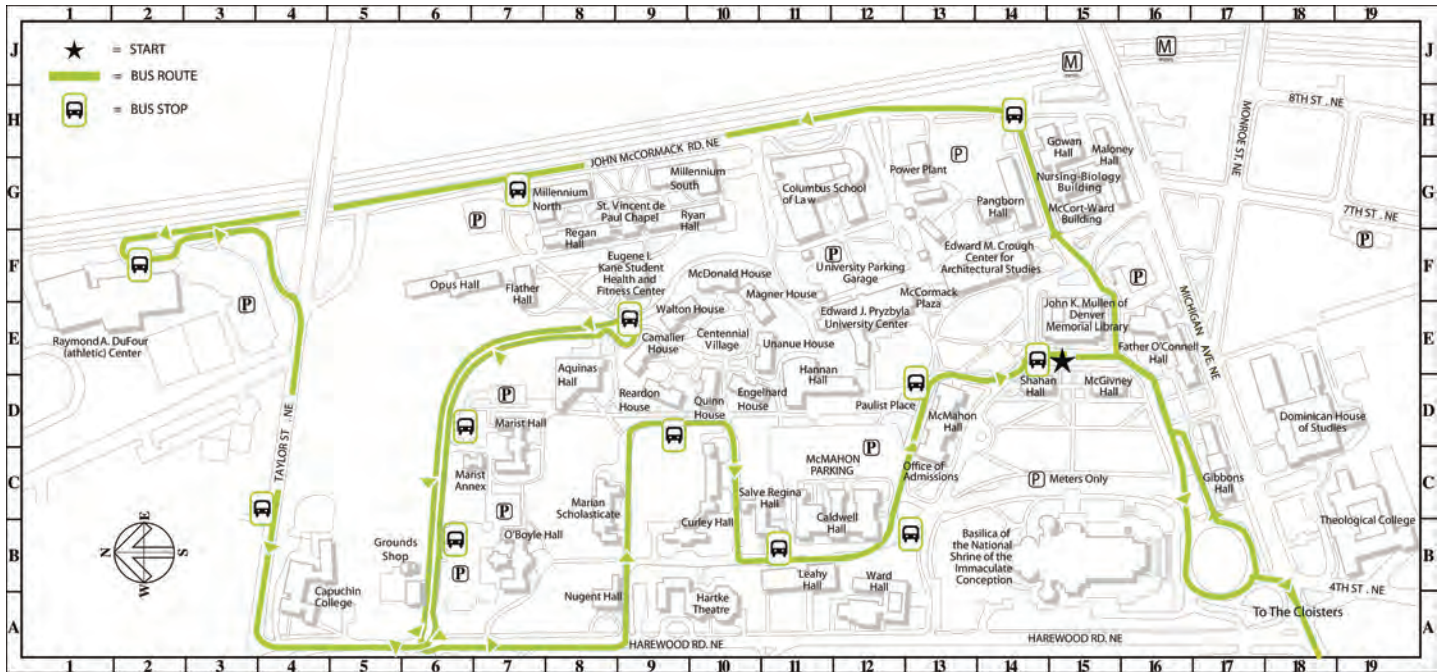

GREEN LINE (AM Service) Monday-Friday 7:00 AM - 3:45 PM (No Holidays)

Mullen	Cloisters	Metro	Opus	DuFour	Brookland Ridge	O'Boyle	Marist	C.V. North Gate	Loop Road	Leahy	Ward	Pryzbyla
7:00	7:03	7:08	7:10	7:12	7:15	7:19	7:22	7:24	7:28	7:30	7:32	7:34
7:36	7:40	7:45	7:47	7:50	7:53	7:56	7:58	8:00	8:04	8:06	8:08	8:10
8:12	8:16	8:21	8:23	8:25	8:28	8:31	8:33	8:35	8:38	8:40	8:42	8:44
8:46	8:51	8:56	8:58	9:00	9:03	9:06	9:08	9:10	9:13	9:15	9:17	9:19
9:21	9:26	9:31	9:33	9:35	9:38	9:41	9:43	9:45	9:48	9:50	9:52	9:54
9:56	10:01	10:06	10:08	10:10	10:13	10:16	10:18	10:20	10:24	10:26	10:28	10:30
10:32	10:37	10:42	10:44	10:46	10:49	10:52	10:54	10:56	10:59	11:02	11:04	11:06
11:10	11:15	11:20	11:22	11:24	11:27	11:30						
----- No Service From 11:30 AM to 12:00 PM -----												
12:00	12:05	12:10	12:12	12:14	12:17	12:20	12:22	12:24	12:27	12:29	12:31	12:33
12:35	12:40	12:45	12:47	12:49	12:52	12:55	12:57	12:59	1:03	1:05	1:07	1:09
1:12	1:17	1:22	1:25	1:27	1:30	1:33	1:35	1:37	1:40	1:42	1:44	1:46
1:48	1:53	1:58	2:00	2:02	2:05	2:08	2:10	2:12	2:15	2:17	2:19	2:21
2:23	2:28	2:33	2:35	2:37	2:40	2:43	2:45	2:47	2:50	2:52	2:54	2:56
2:58	3:03	3:08	3:10	3:12	3:15	3:18	3:20	3:22	3:25	3:27	3:30	3:33
3:35	3:40	3:45										

PM Service Begins 4 PM (see PM Service below)

GREEN LINE (PM Service) Sunday-Saturday 4:00 PM - 12:30 AM (No Holidays)

Mullen	Cloisters	Metro	Opus	DuFour	Brookland Ridge	O'Boyle	Marist	C.V. North Gate	Loop Road	Leahy	Ward	Pryzbyla
4:00	4:05	4:10	4:12	4:14	4:17	4:20	4:22	4:24	4:28	4:30	4:32	4:34
4:36	4:40	4:45	4:47	4:50	4:53	4:56	4:58	5:00	5:04	5:06	5:08	5:10
5:12	5:16	5:21	5:23	5:25	5:28	5:31	5:33	5:35	5:38	5:40	5:42	5:44
5:46	5:51	5:56	5:58	6:00	6:03	6:06	6:08	6:10	6:13	6:15	6:17	6:19
6:21	6:26	6:31	6:33	6:35	6:38	6:41	6:43	6:45	6:48	6:50	6:52	6:54
6:56	7:01	7:06	7:08	7:10	7:13	7:16	7:18	7:20	7:24	7:26	7:28	7:30
7:32	7:37	7:42	7:44	7:46	7:49	7:52	7:54	7:56	7:59	8:02	8:04	8:06
8:10	8:15	8:20	8:22	8:24	8:27	8:30						
----- No Service From 8:30 PM to 9:00 PM -----												
9:00	9:05	9:10	9:12	9:14	9:17	9:20	9:22	9:24	9:27	9:29	9:31	9:33
9:35	9:40	9:45	9:47	9:49	9:52	9:55	9:57	9:59	10:03	10:05	10:07	10:09
10:12	10:17	10:22	10:25	10:27	10:30	10:33	10:35	10:37	10:40	10:42	10:44	10:46
10:48	10:53	10:58	11:00	11:02	11:05	11:08	11:10	11:12	11:15	11:17	11:19	11:21
11:23	11:28	11:33	11:35	11:37	11:40	11:43	11:45	11:47	11:50	11:52	11:54	11:56
11:58	12:03	12:08	12:10	12:12	12:15	12:18	12:20	12:22	12:25	12:27	12:30